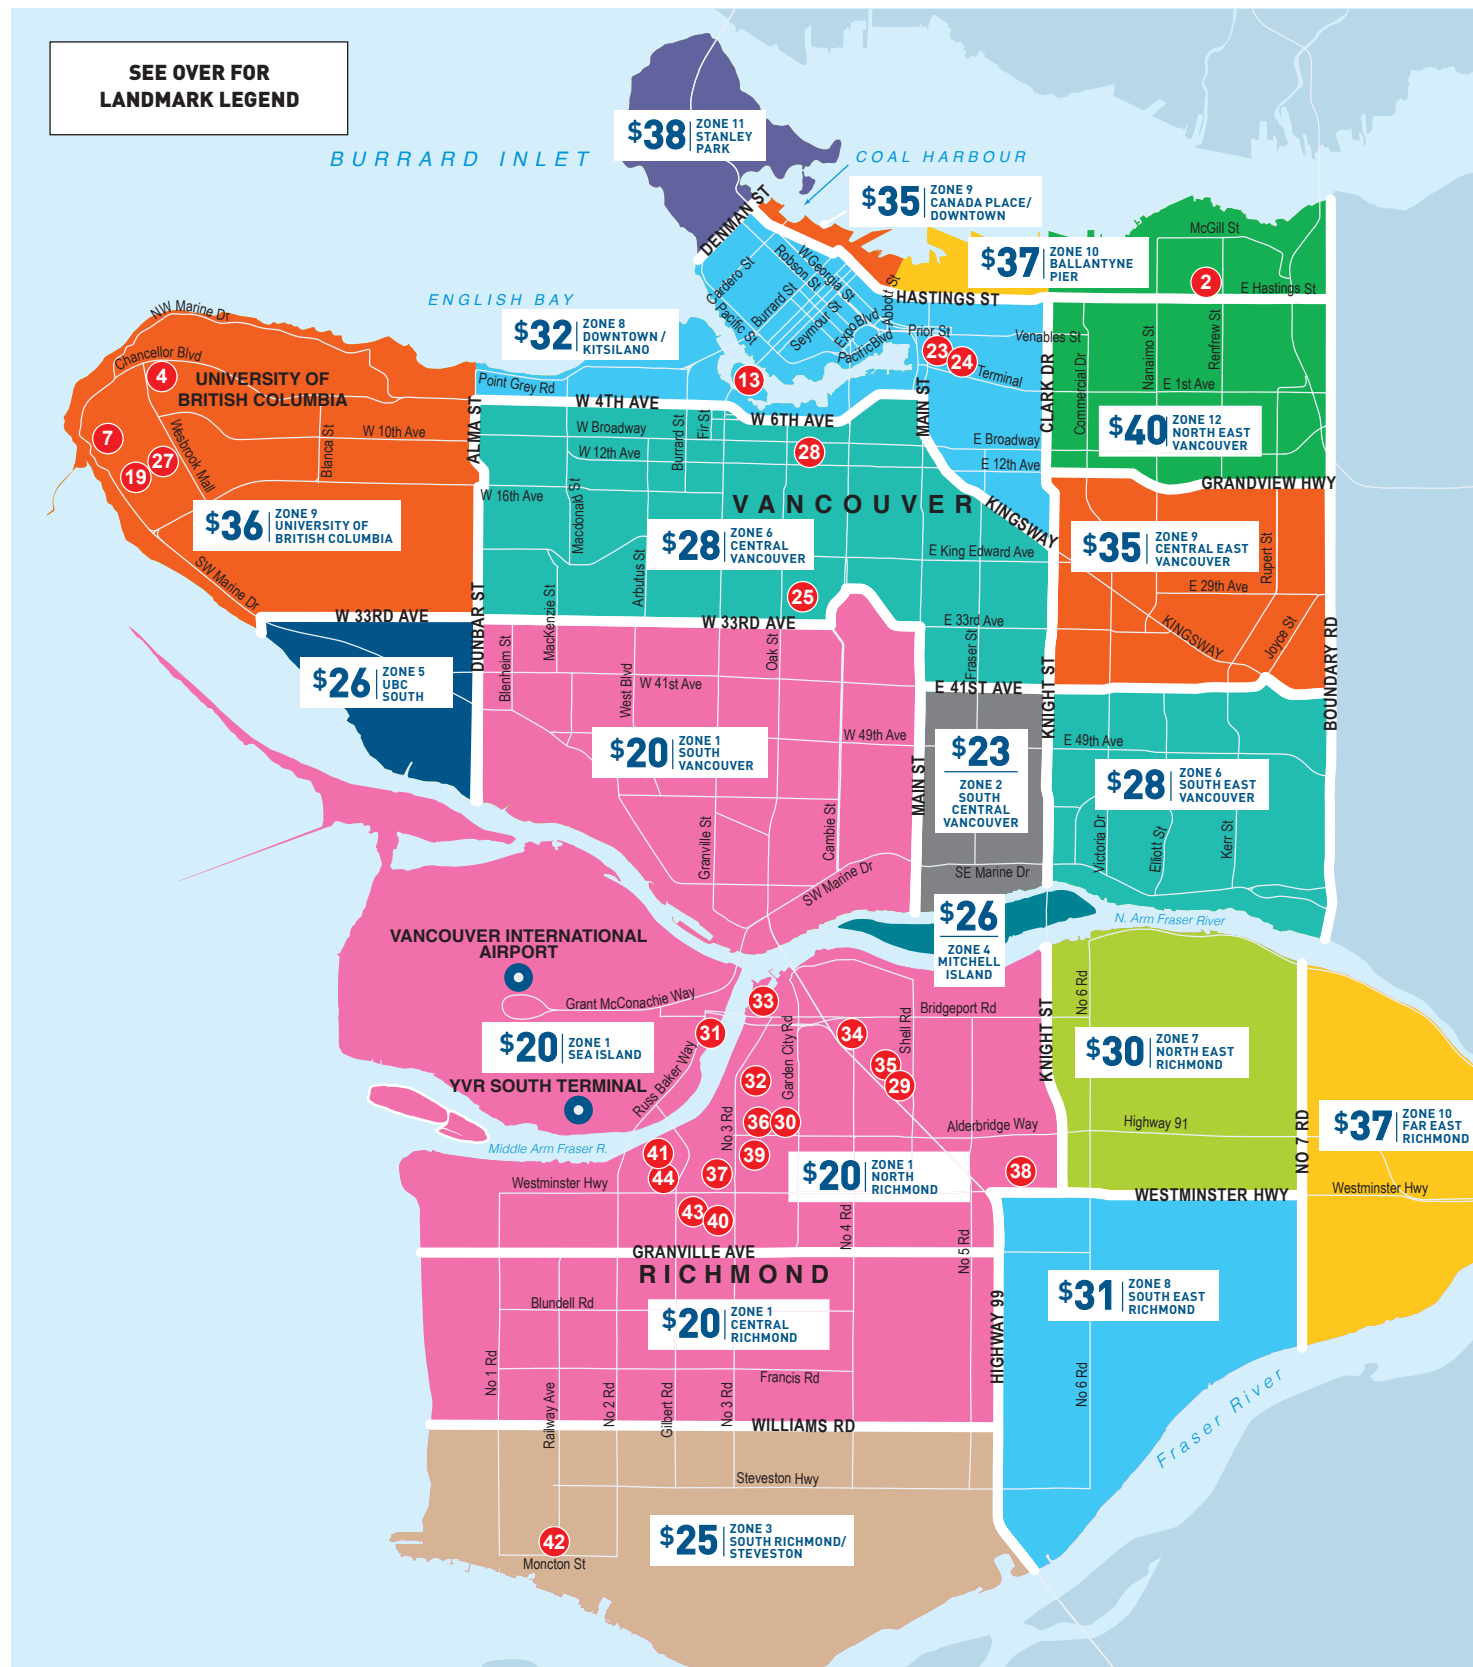

ZONE FARES FROM YVR

Zone fares only apply to taxi trips from Vancouver International Airport terminals to zones shown in this map. Metered rates apply on trips to YVR and to areas outside of the zones.

For streets that serve as a boundary between zones, the lowest zone rate will be charged for both sides of the street.

If two or more passengers are going to different addresses in a zone, the zone rate applies until the first passenger disembarks. The meter rate applies to the transport of the other passenger(s). The meter may only be engaged when the taxicab starts moving towards the second destination.

Rates include tax and do not include tips.

Please confirm Zone Fare Rates with your driver prior to departing from YVR.

Surcharges for Customer Requested Stops

Stops en route (first 10 minutes)	$5.00
Additional stopping time (per minute after first 10 minutes)	$1.00

CUSTOMERCALLCENTRE@YVR.CA

604.207.7077

YVR.CA

Beyond, Every Day.